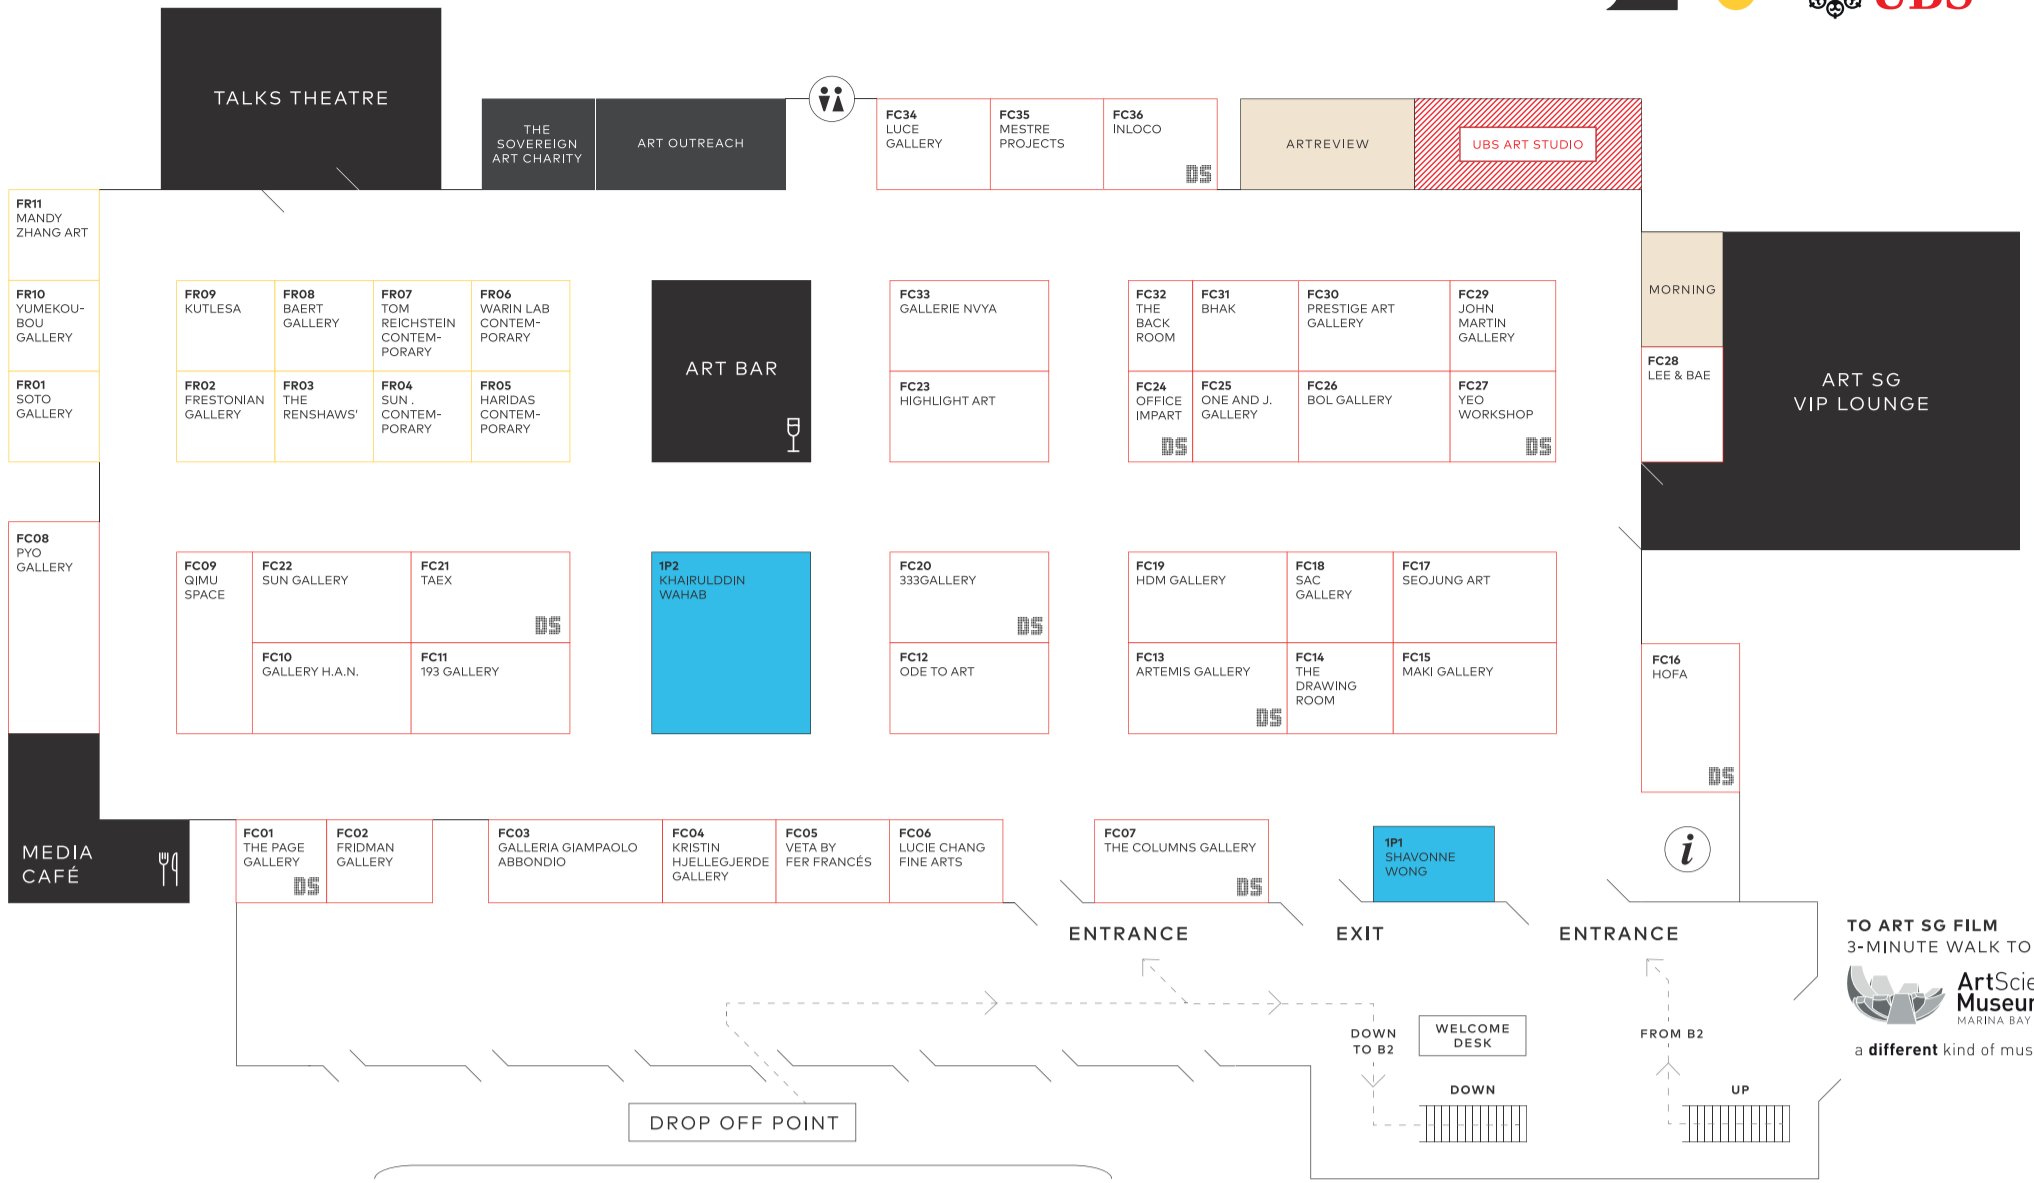

# LEVEL 1 | L1

- FOCUS
- FUTURES
- PLATFORM
- DS DIGITAL SPOTLIGHT
- CULTURAL PARTNERS
- ⊗ UBS
- SPONSORS & PARTNERS

# GALLERY LIST

## GALLERIES

The GALLERIES sector presents leading international and regional galleries showcasing works from their core artist programs.

- A Lighthouse called Kanata
- Aicon
- Alisan Fine Arts
- Ames Yavuz
- Anant Art
- Annelly Juda Fine Art
- Art Front Gallery
- ART SEASONS
- artcommune gallery
- Artinformal
- Asia Art Center
- Baik Art
- BANGKOK CITYCITY GALLERY
- Bowman Sculpture
- Cardi Gallery
- CAYÓN
- CHALK HORSE
- Cuturi Gallery
- DAG
- DIRIMART
- ESLITE GALLERY
- FOST Gallery
- Gagosian
- Gajah Gallery
- Galerie Gisela Capitain
- Galerie Gmurzynska
- Galerie Urs Meile
- gallery rosenfeld
- Gana Art
- Gazelli Art House
- Goodman Gallery
- Green On Red Gallery
- INKstudio
- iPRECIATION
- Johyun Gallery
- Kaikai Kiki Gallery
- Kwai Fung Hin Art Gallery
- Lehmann Maupin
- Makasiini Contemporary
- Marc Straus

- 193 Gallery
- 333GALLERY
- Artemis Gallery
- BHAK
- BOL Gallery
- Fridman Gallery
- Galleria Giampaolo Abbondio
- Gallerie Nyva
- Gallery H.A.N.
- HdM Gallery
- Highlight Art
- HOFA
- INLOCO
- John Martin Gallery